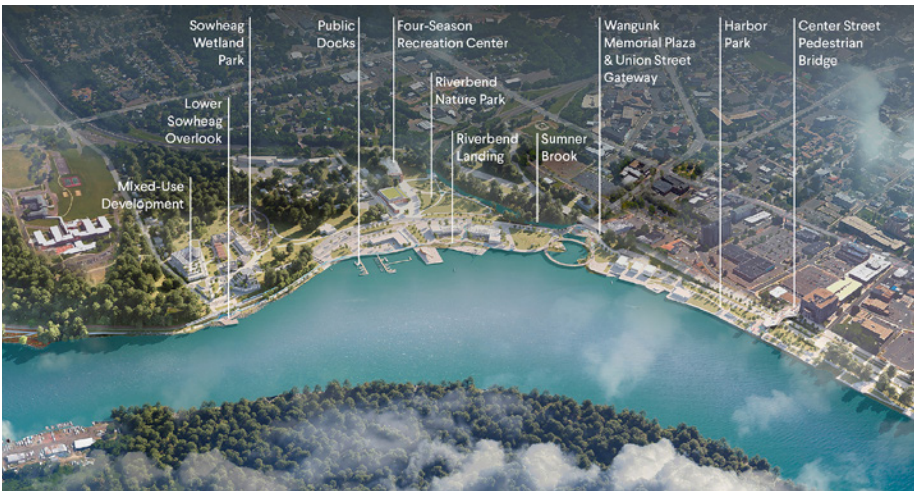

2023 ASLA Connecticut Professionals Awards: “Return to the Riverbend” (Middletown, CT) by Langan (in collaboration with Cooper Robertson) Category: Landscape Planning & Analysis.